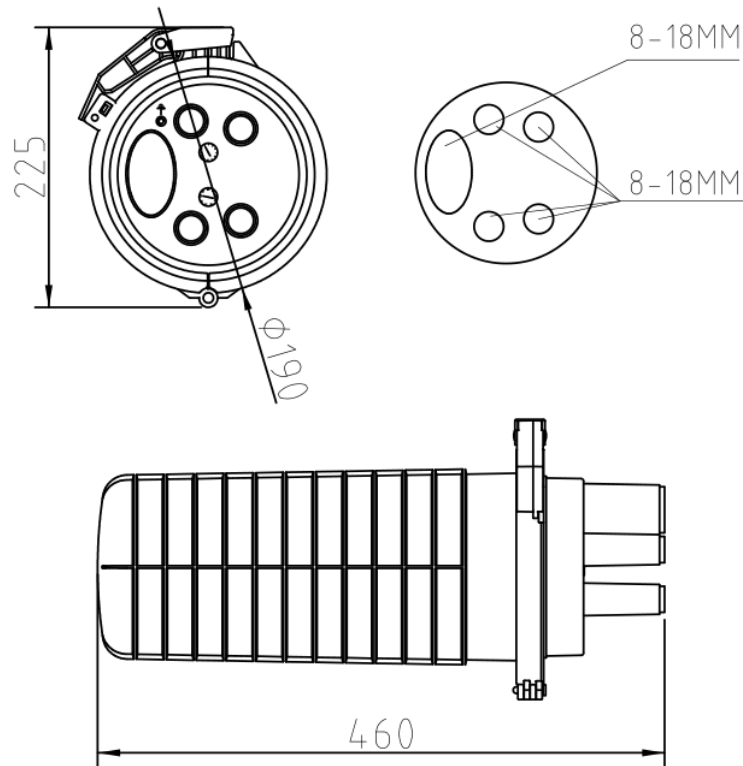

### Description

CY-FOSC-L5BR type of FOSC is designed for connection and protection of fiber cables. This model has one oval port and four branch cable ports. It can be used for different applications of optical fiber cable splicing & branching and is suitable for aerial, pipe-lined, manhole and direct buried applications. It applies to any sort of cables (loose tube, skeleton, ribbon etc.)

### Features

- Cable diameter: 1 Uncut port meet  $\phi 10 \sim 22\text{mm}$  cable, 4 branch ports meet  $\phi 8 \sim 18\text{mm}$  cable.
- Capacity: max capacity is up to 144f. each tray support single 24f, also support ribbon fiber.
- Installation method: wall-mounted, pole mounted, manhole and direct burial mounted.
- Closure body is made of polymer modified materials, not only good sealing performance but also durable and user-friendly.
- Splicing slot is replaceable to meet the demands of ribbon cable. Max capacity is 576f/8f ribbon.
- Sealing: heat shrink is used for cable ports; the waterproof level can be IP68

## Specifications

Style	Dome closure	
Dimensions	460XΦ225 mm	
Weight (kg)	3.5-4.5	
Material	PP+GF	
Sealing Type	Heat shrink	
Protection Grade	IP68	
Cable ports	5	
Cable diameter	1*Oval port: Φ8mm ~ 18mm; 4*Round port : Φ8mm ~ 18mm	
Fiber Splice Capacity	Single: 144f	Ribbon: 432f
Tray Capacity	Single: 24	Ribbon: 6F
Tray Count	6	
Application	Wall Mounting/ Pole Mounting/ Manhole	

## Structure drawing