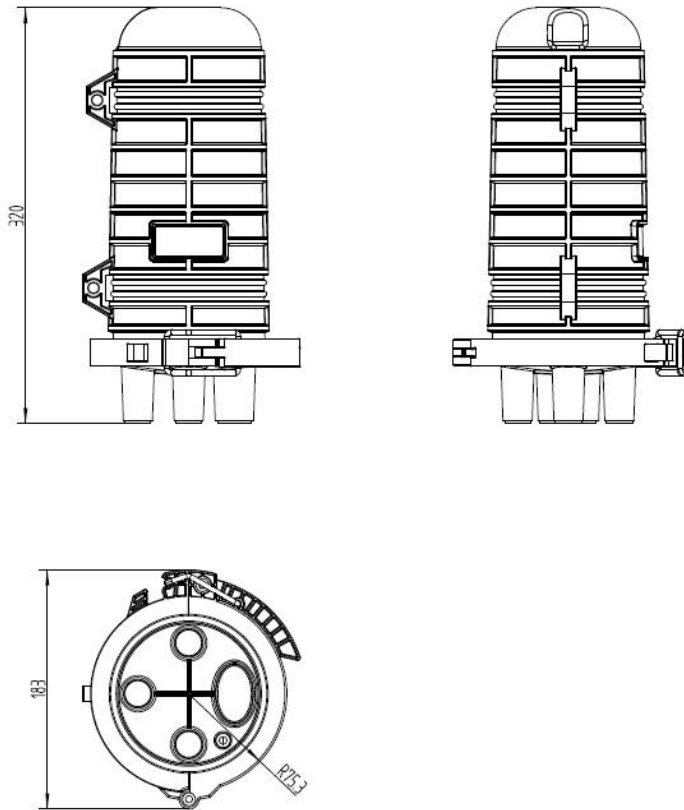

### Features

- Cable diameter: 4 ports apply to cable with a diameter of 8-16mm.
- Capacity: max capacity is up to 144f. each tray support 36f.
- Installation method: wall-mounted, pole mounted, manhole and direct burial mounted.
- Closure body is made of polymer modified materials, not only good sealing performance but also durable and user-friendly.
- Splicing slot is replaceable to meet the demands of ribbon cable. Max capacity is 768f.

## Specifications

Style	Dome closure
Dimensions	320XΦ183mm
Weight (kg)	1.0-2.0
Material	PP+GF
Sealing Type	Heat shrink
Protection Grade	IP68
Cable ports	4
Cable diameter	1 oval port:Φ8mm ~ 16mm; 3 round ports : Φ8mm ~ 16mm
Fiber Splice Capacity	Single: 144f
Tray Capacity	Single: 36f
Tray Count	4
Application	Wall Mounting/ Pole Mounting/ Manhole

## Structure drawing