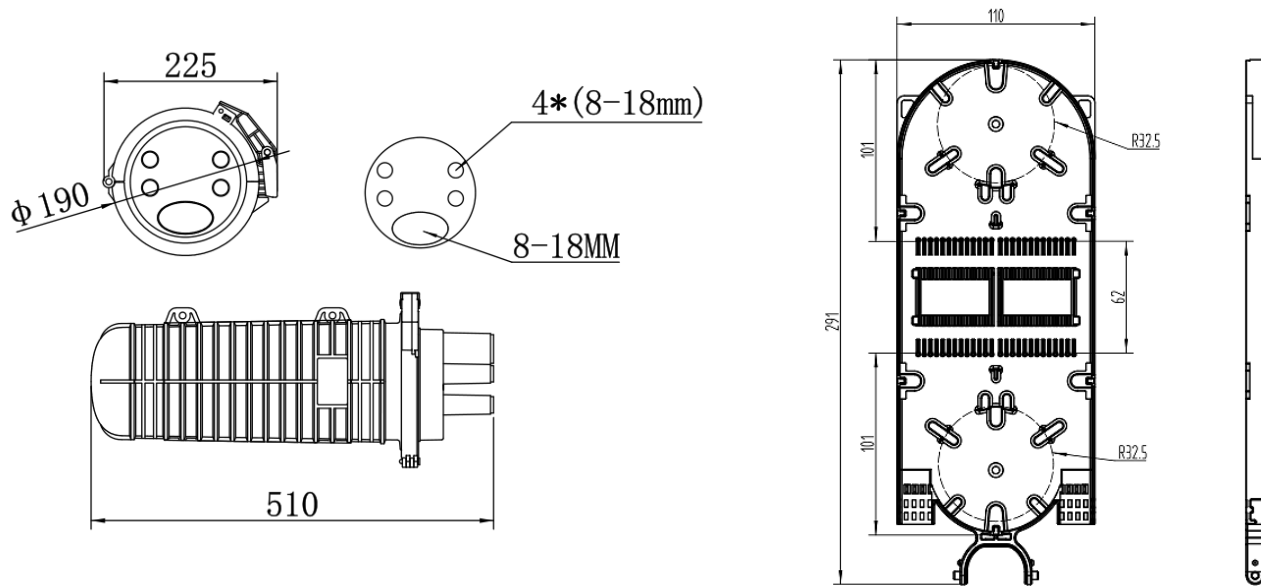

Structure drawing

Accessory

Standard accessories (Picture only for refer)

Item	Description	Qty	Picture
1	Big heat shrink tube for uncut cable	1 pc	
2	Small heat shrink tube for branch port	4 pcs	
3	Branch kit	1 pc	
4	Insulation tap	1 roll	
5	Splicing protective tube	1 bag	
6	Nylon cable tie	1 bag	
7	Installation manual	1 set	
8	Transparent protection tube	1 roll	
9	Desiccant	1 pc	
10	Clean paper	1 pc	
11	Sand paper	1 pc