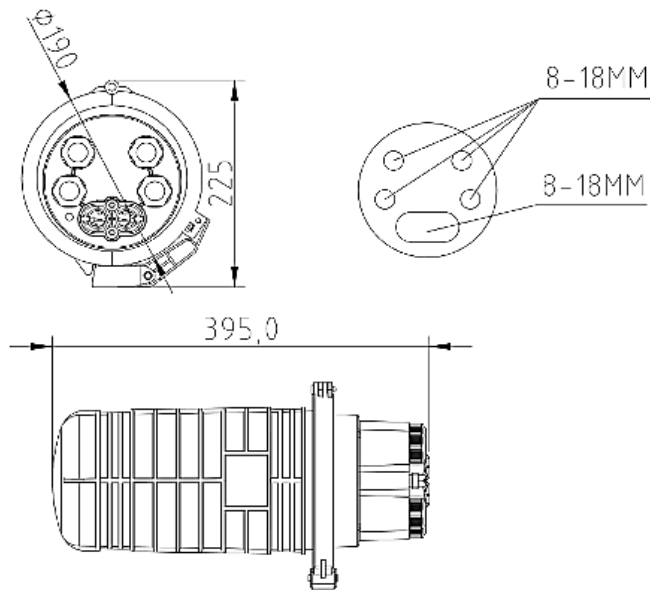

#### **Features**

- Compact design and small size, suitable to use in a manhole or pipe line application
- Two types of splice sleeve holders available so can meet different fiber splicing demands.
- Made of modified engineering plastic with high strength, anti-impact and anti-corrosion.
- Buckles can be added on the splice tray holder so can support drop cable connection.
- Sealing mode: heat shrink is adopted for cable ports, with protection grade of IP68.
- Splice tray can accommodate 1pc 1:8 mini splitter.

## Specifications

Style	Dome		
Dimensions(mm)	395 × Φ225		
Weight (kg)	2.5 – 3.2		
Material	PP+GF		
Sealing Type	Heat shrink Seal		
Protection Grade	IP68		
Cable ports	Oval port	1	Φ8 - Φ18 mm
	Branch port	4	Φ8 - Φ18 mm
Closure Max Capacity	Single fiber splicing		72F
Splice Tray Capacity	6F (two layer)		12F (single layer)
Max No. tray installed	6pc		
PLC Splitter	Mini 1:8 PLC		1pc
Installation	Aerial, wall, pole, underground, pipeline etc.		

## Structure drawing

### Packaging information

Product Dimension	Gift Box Dimension	Outer carton Dimension
395 × Φ225	410×235×205 mm (1 PCS)	740×440×450 mm (6 PCS)